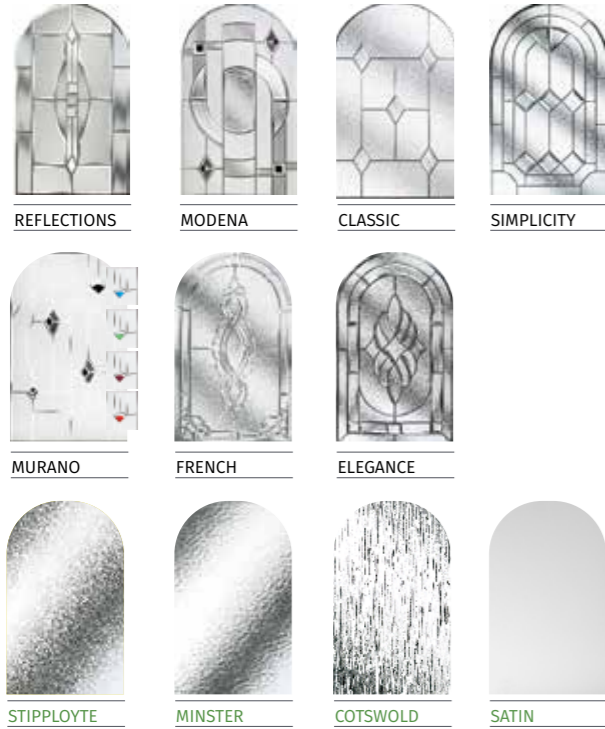

## INFINITY COLOUR COLLECTION

### STANDARD COLOUR COLLECTION

### PRESTIGE COLOUR COLLECTION

These doors are available with 9 glazing options and 4 Pilkington obscured glass designs

**COLOUR MATCH DRIP BARS**  
ON ALL OUR DOORS

# TURNBERRY

The Turnberry is available with 8 glazing options and 4 Pilkington obscured glass designs

**TURNBERRY (TWILIGHT)**  
REFLECTIONS GLAZING

**TURNBERRY (RED)**  
ELEGANCE GLAZING

**COLOUR MATCH DRIP BARS ON ALL OUR DOORS**