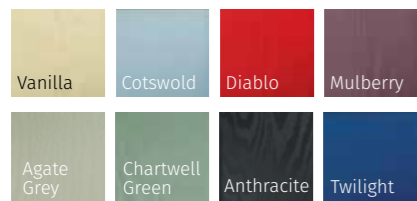

### PRESTIGE COLOUR COLLECTION

COLOUR MATCH FRAME COLLECTION

**OTHER RAL COLOURS AVAILABLE**

Please speak to your installer for more details

COLOUR MATCH FRAME COLLECTION

# BELFRY, SUNNINGDALE & FARMHOUSE

UNLIKE OTHER COTTAGE DOORS, THE BELFRY HAS A UNIQUE 'OFFSET ETCHED' DETAILING AND COMES IN TWO GLAZING STYLES.

The Belfry and Sunningdale are available with 2 glazing options and 4 Pilkington obscured glass designs

## INFINITY COLOUR COLLECTION

### PRESTIGE COLOUR COLLECTION

**OTHER RAL COLOURS AVAILABLE**  
Please speak to your installer for more details

**COLOUR MATCH DRIP BARS ON ALL OUR DOORS**