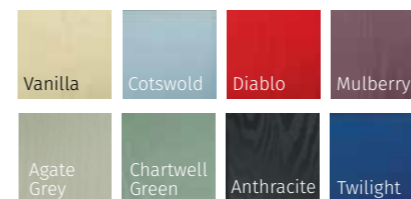

PRESTIGE COLOUR COLLECTION

OTHER RAL COLOURS AVAILABLE

Please speak to your installer for more details