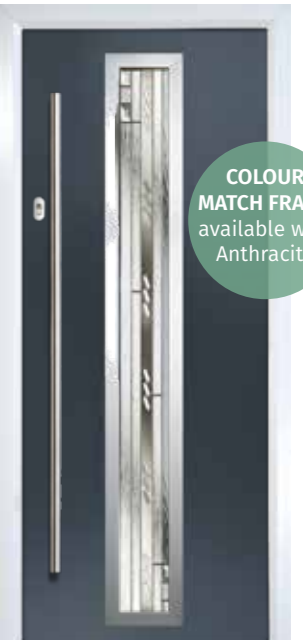

AUGUSTA LONG SMOOTH (ANTHRACITE)
SIMPLICITY GLAZING 1800MM HANDLE WITH HERITAGE LOCK

COLOUR MATCH FRAME available with Anthracite