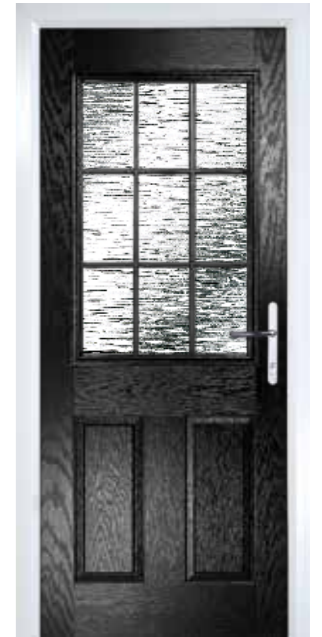

WITH ITS LARGE GLAZED AREA, THE LYTHAM LETS LIGHT FLOOD THROUGH. AVAILABLE WITH GRIDLITE OPTION

LYTHAM

LYTHAM (ROSEWOOD)  
ELEGANCE GLAZING

LYTHAM (TWILIGHT)  
MURANO BLUE GLAZING

LYTHAM GRID

LYTHAM GRID (BLACK)  
COTSWOLD GLAZING