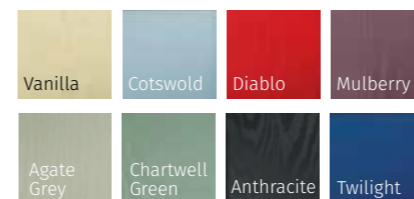

**INOX MONACO (RED)**  
MURANO BLACK GLAZING  
+ 600MM HANDLE &  
STANDARD LOCK

**INOX MONACO (AGATE GREY)**  
TAHOE BLACK GLAZING  
+ 1400MM HANDLE &  
HERITAGE LOCK

The Inox Monaco is available with 4 glazing options and 4 Pilkington obscured glass designs

## INFINITY COLOUR COLLECTION

### PRESTIGE COLOUR COLLECTION

**OTHER RAL COLOURS AVAILABLE**  
Please speak to your installer for more details