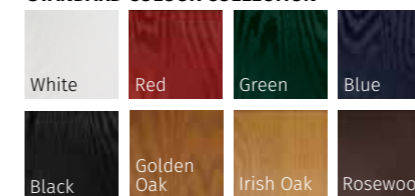

INFINITY COLOUR COLLECTION

STANDARD COLOUR COLLECTION