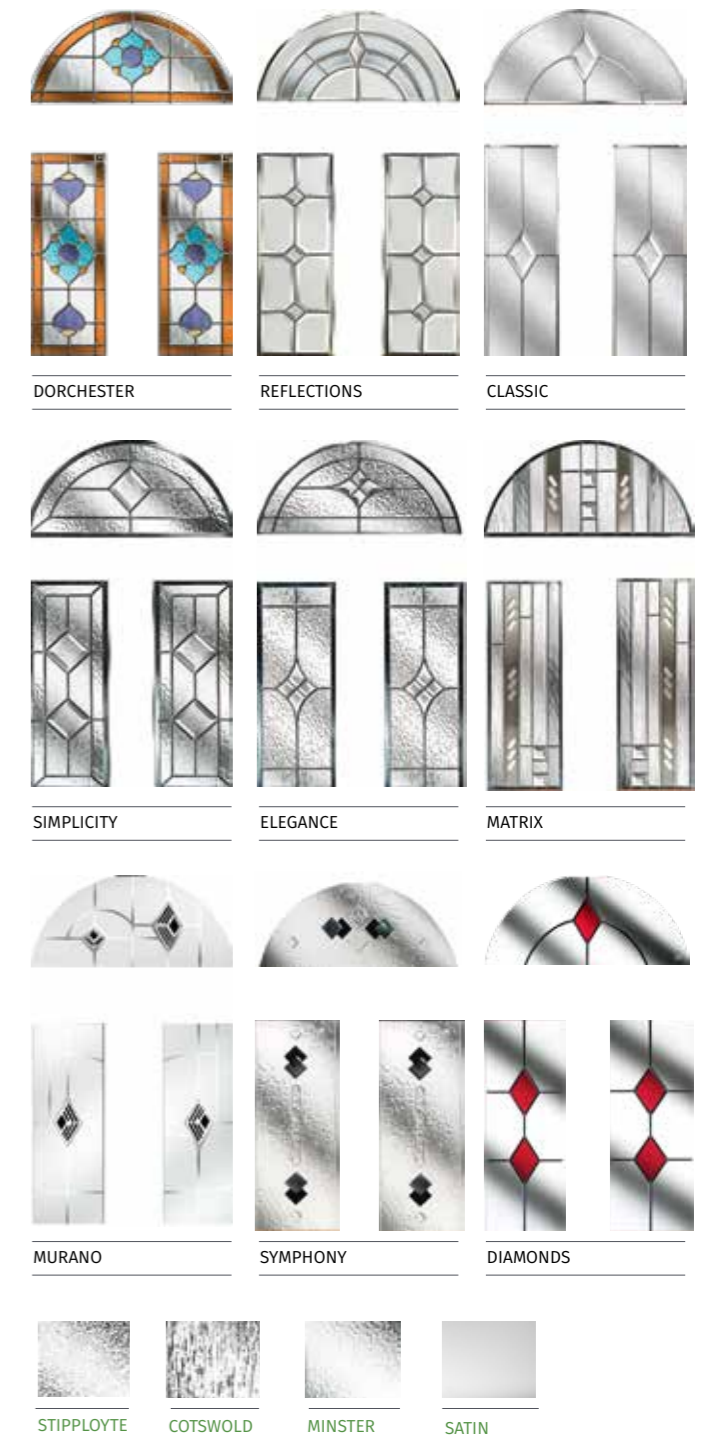

# RIVIERA, PORTRUSH & SUNBURST

## INFINITY COLOUR COLLECTION

### STANDARD COLOUR COLLECTION

### PRESTIGE COLOUR COLLECTION

These doors are available with 9 glazing options and 4 Pilkington obscured glass designs

**COLOUR MATCH DRIP BARS**  
ON ALL OUR DOORS