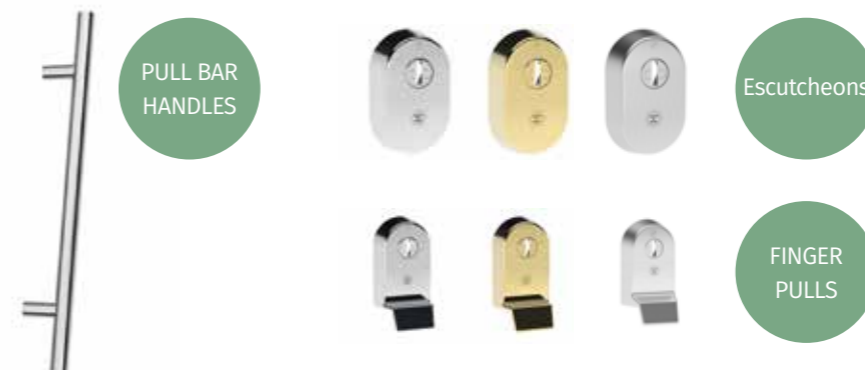

Pull Bar Handles are external only. Ask your Installer for internal door furniture options.

Door furniture images are for illustration purposes only and door furniture may be subject to change.