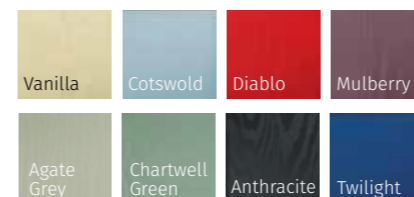

PRESTIGE COLOUR COLLECTION

OTHER RAL COLOURS AVAILABLE
Please speak to your installer for more details