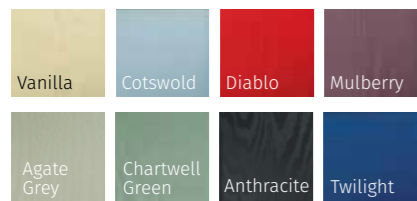

PRESTIGE COLOUR COLLECTION