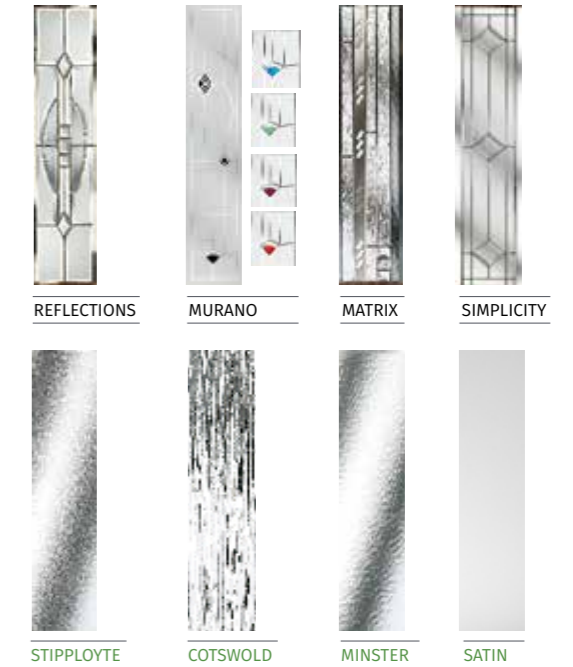

### PRESTIGE COLOUR COLLECTION

# AUGUSTA

**AUGUSTA (TWILIGHT)**  
MATRIX GLAZING + 1400MM HANDLE WITH HERITAGE LOCK

**AUGUSTA (COTSWOLD)**  
SIMPLICITY GLAZING + 1800MM HANDLE WITH HERITAGE LOCK

WITH ITS SIMPLE SLIM GLAZED PANEL AND PARALLEL PULL HANDLE, THE AUGUSTA HAS A CLEAN MODERN STYLE.

**AUGUSTA (CHARTWELL GREEN)**  
REFLECTIONS GLAZING  
STANDARD LOCK POSITION

**AUGUSTA (BLACK)**  
MURANO BLACK GLAZING  
HERITAGE LOCK POSITION

The Augusta is available with 4 glazing options and 4 Pilkington obscured glass designs