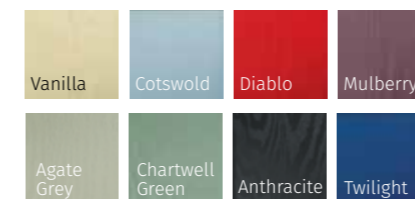

PRESTIGE COLOUR COLLECTION