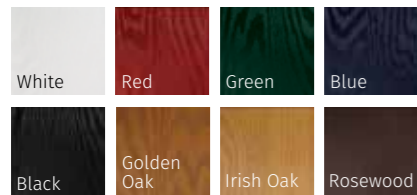

INFINITY COLOUR COLLECTION

STANDARD COLOUR COLLECTION