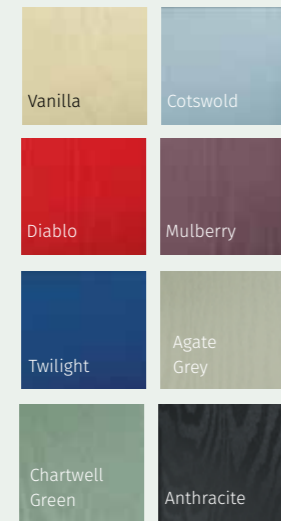

PRESTIGE COLOUR COLLECTION