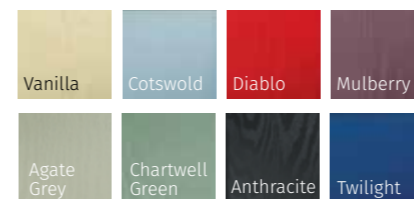

PRESTIGE COLOUR COLLECTION

COLOUR MATCH FRAME COLLECTION

OTHER RAL COLOURS AVAILABLE

Please speak to your installer for more details

COLOUR MATCH FRAME COLLECTION