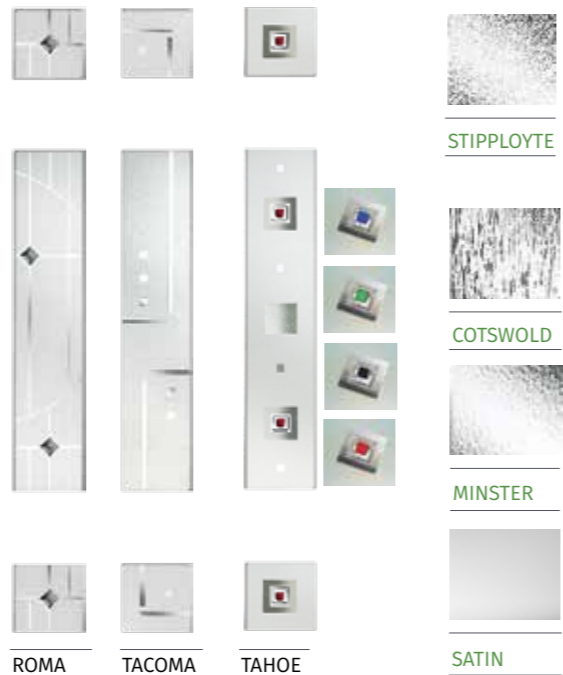

# INOX LYON

**INOX LYON (WHITE)** 600MM HANDLE + STANDARD LOCK

**INOX LYON (TWILIGHT)** 1400MM HANDLE + HERITAGE LOCK

The Inox Lyon is available with 3 glazing options and 4 Pilkington obscured glass designs