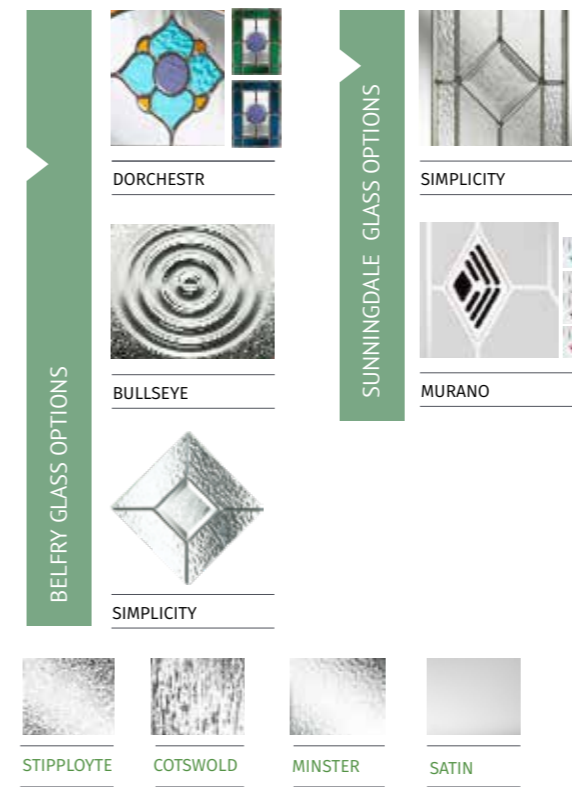

INFINITY COLOUR COLLECTION

STANDARD COLOUR COLLECTION

PRESTIGE COLOUR COLLECTION

OTHER RAL COLOURS AVAILABLE
Please speak to your installer for more details

COLOUR MATCH DRIP BARS ON ALL OUR DOORS