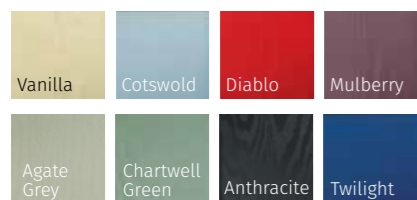

PRESTIGE COLOUR COLLECTION