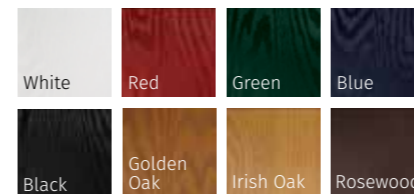

**INOX MONACO (RED)**  
MURANO BLACK GLAZING  
+ 600MM HANDLE &  
STANDARD LOCK

**INOX MONACO (AGATE GREY)**  
TAHOE BLACK GLAZING  
+ 1400MM HANDLE &  
HERITAGE LOCK

The Inox Monaco is available with 4 glazing options and 4 Pilkington obscured glass designs

### PRESTIGE COLOUR COLLECTION

**OTHER RAL COLOURS AVAILABLE**  
Please speak to your installer for more details