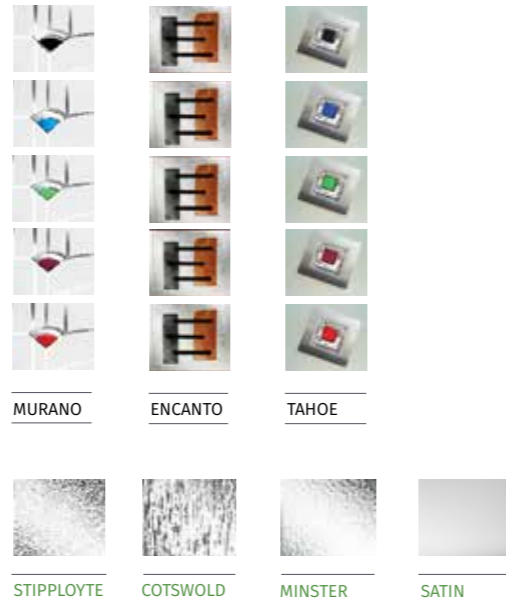

### PRESTIGE COLOUR COLLECTION

**OTHER RAL COLOURS AVAILABLE**  
Please speak to your installer for more details

# INOX NICE

**INOX NICE (VANILLA)**  
600MM HANDLE WITH  
STANDARD LOCK

**INOX NICE (GREEN)**  
1400MM HANDLE WITH  
HERITAGE LOCK

The Inox Nice is available with 3 glazing options and 4 Pilkington obscured glass designs