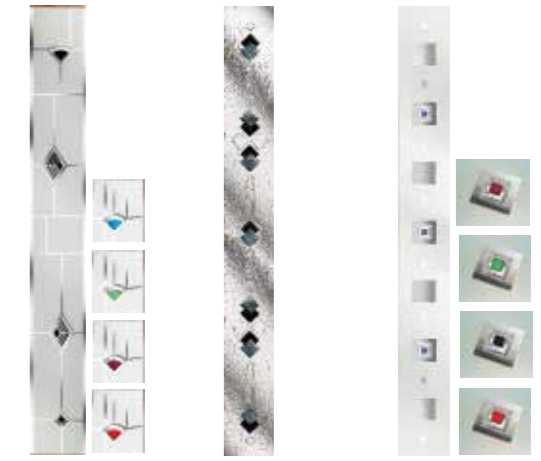

# INOX MONACO

**INOX MONACO (ANTHRACITE)**  
SYMPHONY GLAZING + 600MM HANDLE WITH STANDARD LOCK

**INOX MONACO (IRISH OAK)**  
SATIN GLAZING + 1400MM HANDLE AND HERITAGE LOCK

THE INOX MONACO IS A GRACEFUL DESIGN WITH A BEAUTIFUL LARGE CENTRE LINE THAT DRAWS IN THE EYE.

**INOX MONACO (RED)**  
MURANO BLACK GLAZING  
+ 600MM HANDLE &  
STANDARD LOCK

**INOX MONACO (AGATE GREY)**  
TAHOE BLACK GLAZING  
+ 1400MM HANDLE &  
HERITAGE LOCK

The Inox Monaco is available with 4 glazing options and 4 Pilkington obscured glass designs