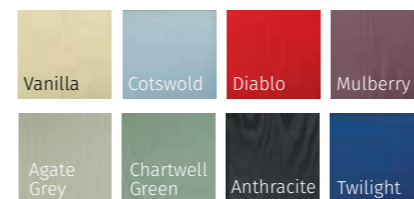

PRESTIGE COLOUR COLLECTION