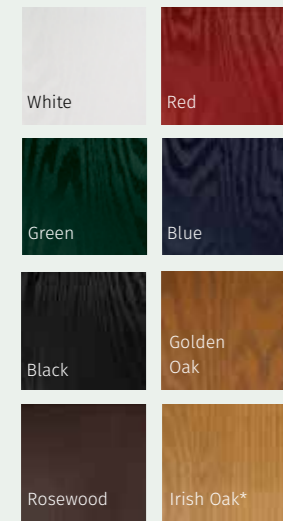

THE WIDEST RANGE OF COLOURS

With our high performance paint technology, we can offer a wide range of colours for doors and colour foils for door frames giving you a fantastic choice for your home.

Doors are white inside. Frames are smooth white inside. Actual product colours may vary from colours shown on your monitor or printed brochure. Colours can be verified by ordering a colour swatch sample from your installer.

STANDARD COLOUR COLLECTION