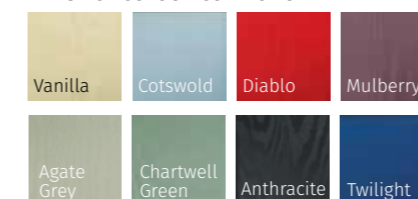

PRESTIGE COLOUR COLLECTION