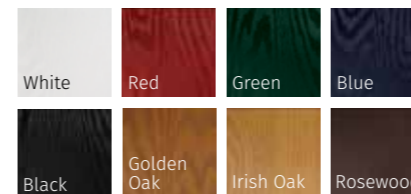

### PRESTIGE COLOUR COLLECTION

**OTHER RAL COLOURS AVAILABLE**  
Please speak to your installer for more details

SYMPHONY

STIPPLLOYTE

COTSWOLD

MINSTER

SATIN

LYTHAM (DIABLO)  
INFINITY GLAZING

COLOUR MATCH DRIP BARS • A COLOUR MATCH DRIP BAR TO FIT EVERY DOOR STYLE

**COLOUR MATCH DRIP BARS ON ALL OUR DOORS**

### PRESTIGE COLOUR COLLECTION

OTHER RAL COLOURS AVAILABLE

Please speak to your installer for more details