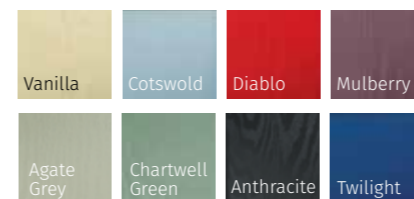

### PRESTIGE COLOUR COLLECTION

**OTHER RAL COLOURS AVAILABLE**  
Please speak to your installer for more details

**COLOUR MATCH DRIP BARS ON ALL OUR DOORS**

**MONZA (VANILLA)**  
LINEAR GLAZING  
STANDARD LOCK POSITION

**MONZA (ANTHRACITE)**  
SYMPHONY GLAZING  
TRADITIONAL HANDLE & LOCK

**MONZA SOLID (GREEN)**  
SOLID  
HERITAGE LOCK POSITION

## INFINITY COLOUR COLLECTION

### PRESTIGE COLOUR COLLECTION

**OTHER RAL COLOURS AVAILABLE**  
Please speak to your installer for more details