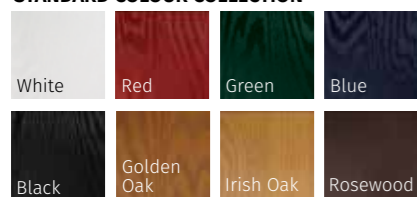

INFINITY COLOUR COLLECTION

STANDARD COLOUR COLLECTION