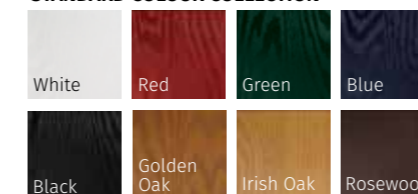

INFINITY COLOUR COLLECTION

STANDARD COLOUR COLLECTION