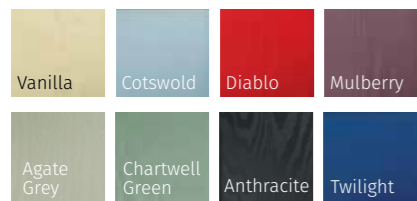

## INFINITY SMOOTH COLOUR COLLECTION

**STANDARD COLOUR COLLECTION**

White	Red	Green	Blue	Black

**PRESTIGE COLOUR COLLECTION**

Vanilla	Cotswold	Diablo	Mulberry
Agate Grey	Chartwell Green	Anthracite	Twilight

### PRESTIGE COLOUR COLLECTION

COLOUR MATCH FRAME COLLECTION  
**OTHER RAL COLOURS AVAILABLE**  
 Please speak to your installer for more details

## INFINITY COLOUR COLLECTION

### PRESTIGE COLOUR COLLECTION

These doors are available with 9 glazing options and 4 Pilkington obscured glass designs

**COLOUR MATCH DRIP BARS**  
ON ALL OUR DOORS