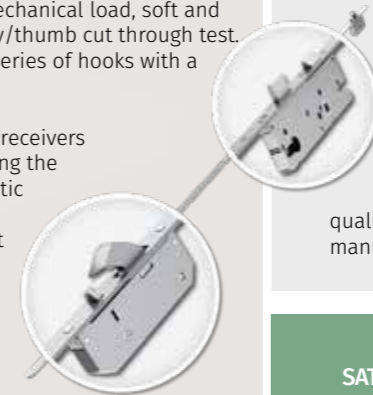

DOOR LOCKS AND FURNITURE

Our multipoint lock range offers outstanding protection against attempted burglary with our doors having passed the rigorous PAS 24: 2012 tests including: manual attack, mechanical load, soft and hard body impact, plus a key/thumb cut through test. The lock will comprise of a series of hooks with a centre deadbolt lock case.

The hooks are engaged into receivers in the outer frame upon lifting the handle or by a semi-automatic function on 'slam-shut' variants. The designs protect the door from forced entry by remaining firm inside the receiver.

Thumb turn cylinders are required on new build installations and form part of Document Q.

On door sets with lever handles, the lock is centrally set with hook locks set close to the top and bottom of the door, whilst on part of the Contemporary and Inox range, we offer a multipoint lock with a high level cylinder and escutcheon offering the same security features as standard doors.

All locks are manufactured in Europe to exceptional quality standards and exceed current regulations. The manufacturers are quality controlled to ISO9001 and ISO14001.

ALL HARDWARE AVAILABLE IN 5 COLOURS: SATIN, BLACK, CHROME, POLISHED GOLD AND WHITE.