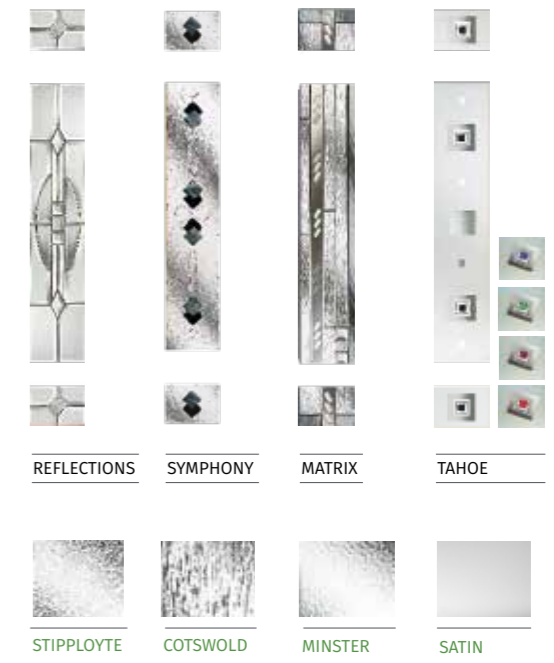

The Vilamoura is available with 4 glazing options and 4 Pilkington obscured glass designs