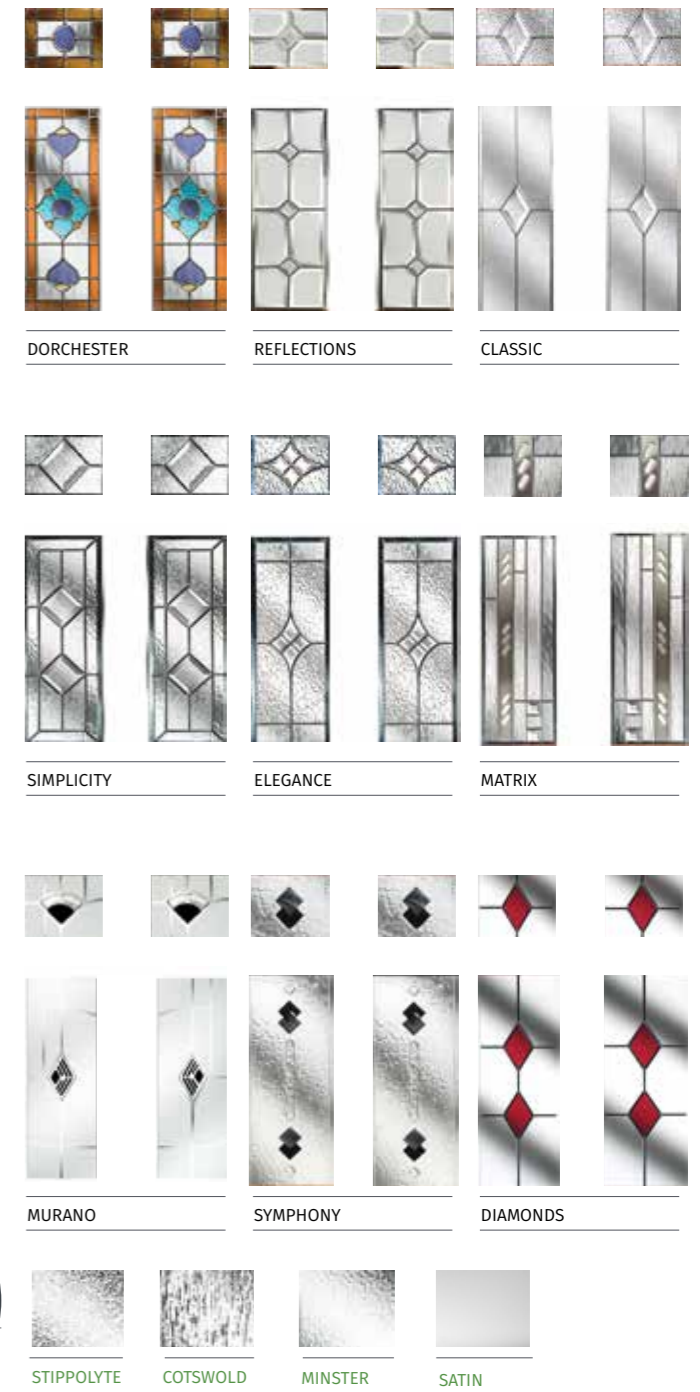

## INFINITY COLOUR COLLECTION

### STANDARD COLOUR COLLECTION

### PRESTIGE COLOUR COLLECTION

THE TROON IS A TRADITIONAL 6 PANEL DOOR ENHANCED WITH EITHER TWO OR FOUR SMALL GLAZING DETAILS

TROON (CHARTWELL GREEN)  
MURANO BLACK GLAZING

The Troon is available with 9 glazing options and 4 Pilkington obscured glass designs

# GLENEAGLES

The Gleneagles is available with 6 glazing options and 4 Pilkington obscured glass designs

REFLECTIONS    MODENA    SIMPLICITY

FRENCH    MURANO    SYMPHONY

MINSTER    STIPPLOYTE

SATIN    COTSWOLD