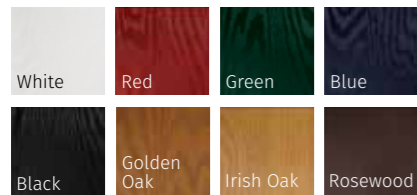

### PRESTIGE COLOUR COLLECTION

COLOUR MATCH FRAME COLLECTION

**OTHER RAL COLOURS AVAILABLE**

Please speak to your installer for more details

COLOUR MATCH FRAME COLLECTION

# BELFRY, SUNNINGDALE & FARMHOUSE

UNLIKE OTHER COTTAGE DOORS, THE BELFRY HAS A UNIQUE 'OFFSET ETCHED' DETAILING AND COMES IN TWO GLAZING STYLES.

The Belfry and Sunningdale are available with 2 glazing options and 4 Pilkington obscured glass designs

### PRESTIGE COLOUR COLLECTION

**OTHER RAL COLOURS AVAILABLE**  
Please speak to your installer for more details

**COLOUR MATCH DRIP BARS ON ALL OUR DOORS**