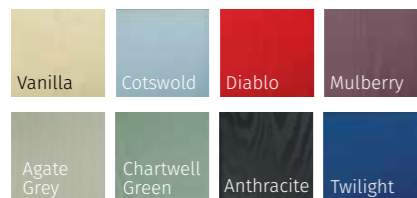

PRESTIGE COLOUR COLLECTION