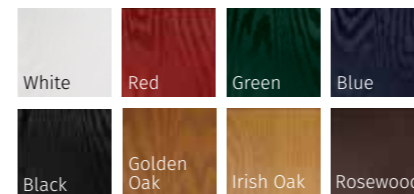

INFINITY COLOUR COLLECTION

STANDARD COLOUR COLLECTION