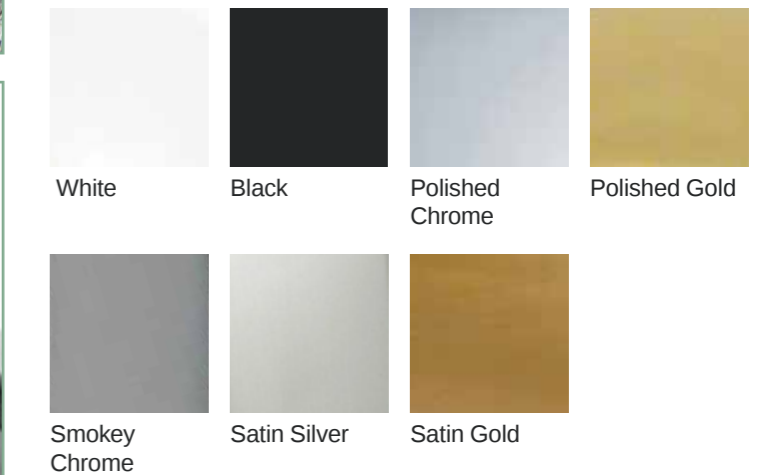

Available in  
**9**  
colours

### Available in 5 high quality finishes:

- ✓ Premium White Powder Coat
- ✓ Premium Black Powder Coat
- ✓ Premium Chrome Plate
- ✓ Premium Gold Electroplate
- ✓ Premium Titanium Electroplate

### Infinity Door Handle

- ✓ Simple contemporary non-handed design
- ✓ Available in zinc alloy, stainless steel and hybrid material configurations
- ✓ 10 year mechanical guarantee

Our stunning contemporary handles come in a wide range of colours and match efficiency and style with security for your peace of mind.

### Available in 7 high quality finishes: