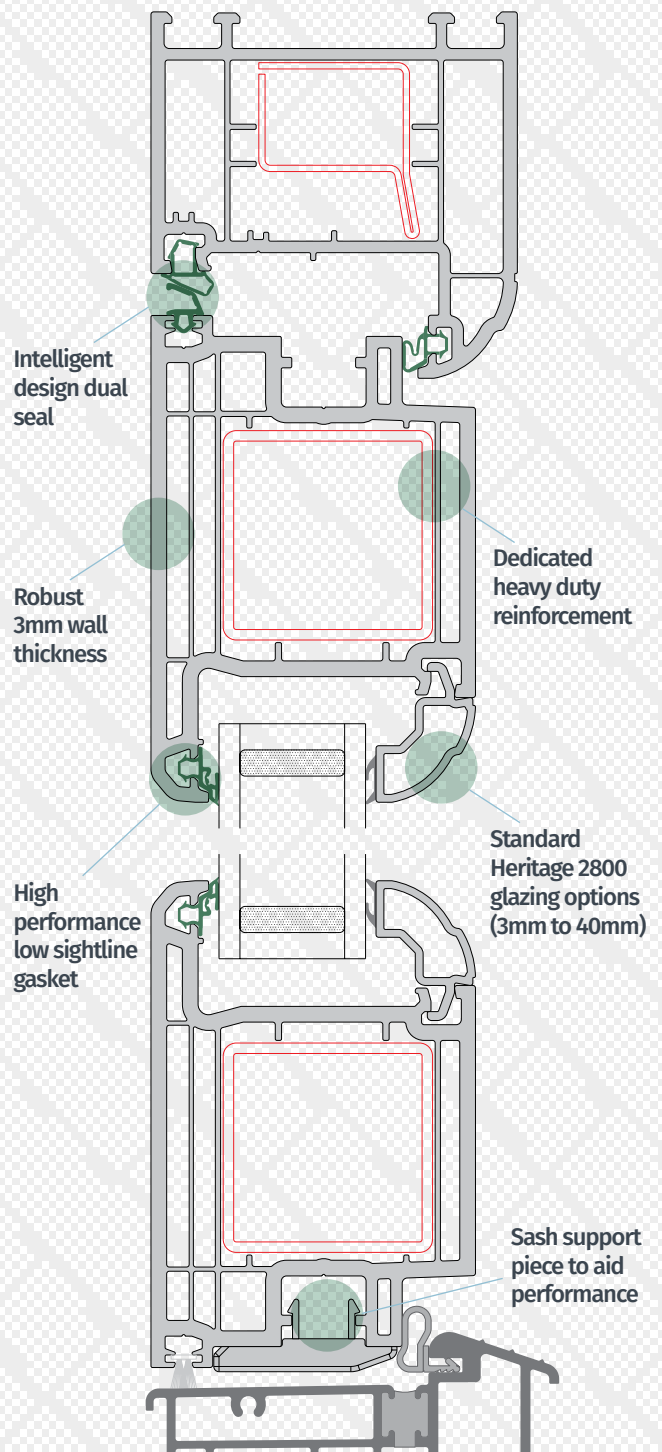

Insulation

Infinity flush door whilst robust still offers a level of insulation far in excess of today's regulatory requirements. Designed to imitate products from the past, flush door does more than to replicate aesthetics, it will enhance the comfort of your home for years to come.